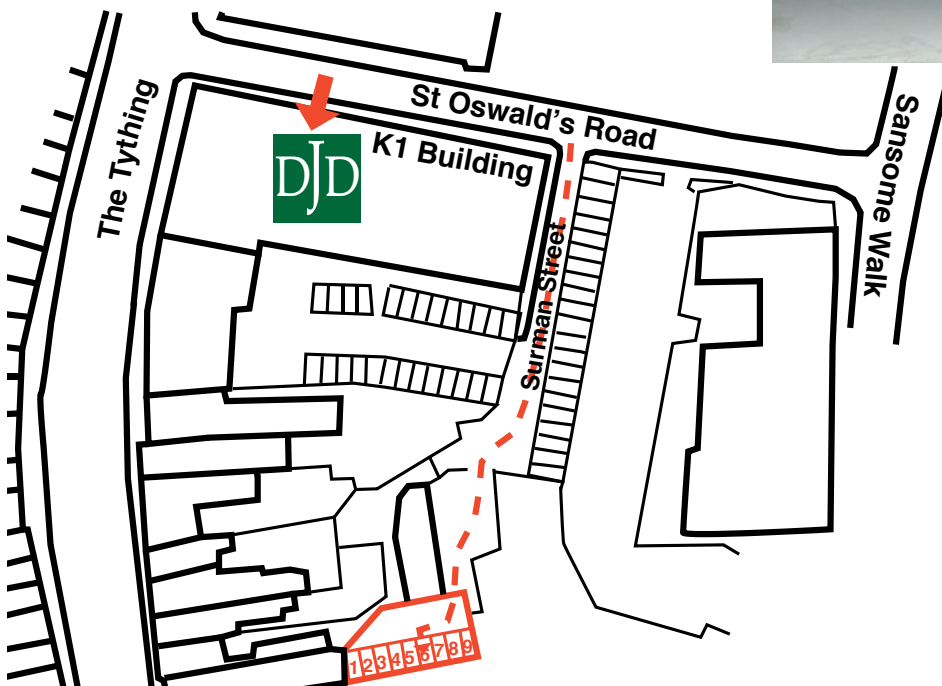

■ DJD Architects | DJD Construction Consultants | DJD Building Excellence

■ Visitor's Car Parking Space

2 St Oswald's Road, Worcester, WR1 1HZ

■ The Visitor's space should be booked with reception in advance - 01905 612864

■ Turn off St Oswald's Road onto Surman Street running along the back of the K1 Building

■ Drive along Surman Street towards the K2 houses and flats

■ Drive through the entrance on the right hand side of Surman Street

■ The parking space is located in the large garage at the rear - Space 6

2 St Oswald's Road
Worcester
WR1 1HZ

Tel: 01905 612864
Fax: 01905 610011

mail@djdarchitects.co.uk
www.djdarchitects.co.uk